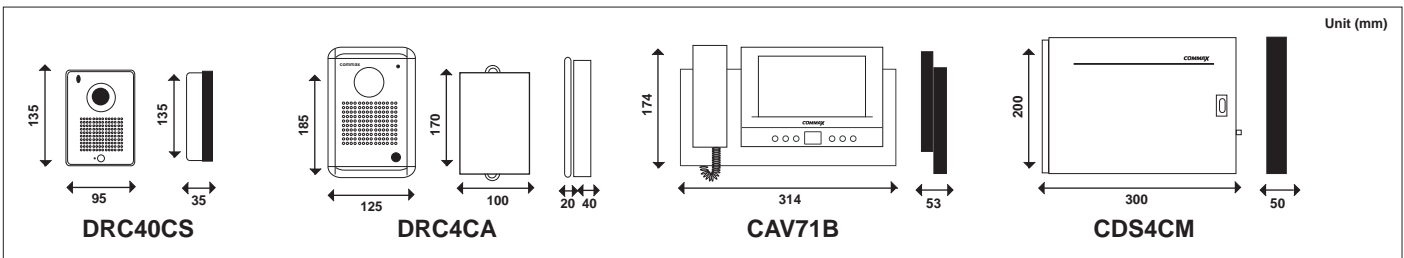

Options

DRC4CA
Heavy Duty
Aluminium
Flush Mt Camera

Colour Dome
(NTSC Format)

Features

CAV71B

- 7" TFT LCD Screen, Surface Mount Type
- Handfree, or Handset Talk
- Connects 4 Cameras including CCTV Cameras
- Expands to 20 Monitors using Control Box CDS4CM
- OSD button to choose menu and select options
- Built-in 128 memory
- Room to Room selective call/talk
- Door Release Function
- Burglar Alarm Function
- 6 wires
- 18V DC 1A Regulated
- Dimension (w/h/d): 314/ 174/ 53mm

DRC40CS

- Colour CCD 1/3" Door Camera
- View Angle: H 68° V 70°
Up level 8' Down level 12'
- 0 Lux illumination (300mm from camera)
- 4 wires
- 12V DC from the Monitor
- Aluminium Surface Mount Type
- Dimension (w/h/d): 95/ 135/ 35mm

CDS4CM

- Surface Mount Digital Control Station
- 18V DC 1A Regulated
- 4 camera inputs + 4 Monitor outputs for CAV71B
- Dimension (w/h/d): 300/ 200/ 50mm

Dimensions

System Network & Wiring