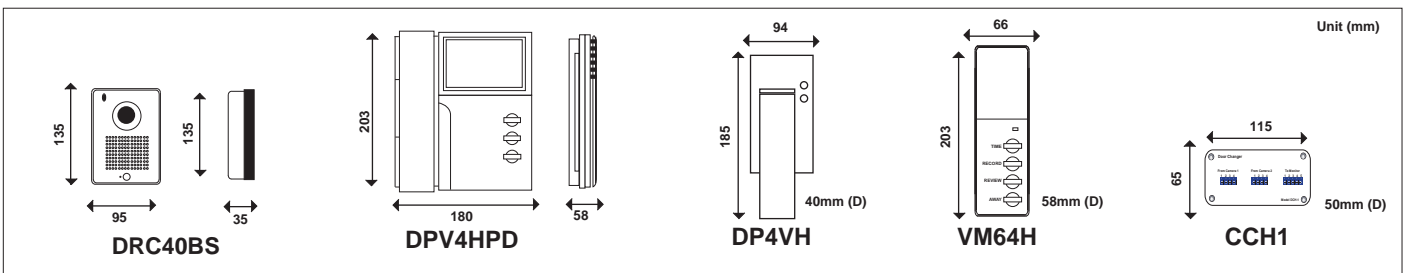

B/W Video Doorphone

DPV4HPD/DRC40BS

DPV4HPD - B/W VIDEO MONITOR
DRC40BS - B/W VIDEO DOOR STATION

Features

- B/W Video Monitor (DPV4HPD)
- Memory Unit VM64H Attachable (64 image recorded)
- Expand to 2 Monitors + 2 Audio Hansets (DP4VH)
- Talk Between Room Units
- Door Release Function.
- Input Power 18V 1A DC Regulated
- 2 Camera Attachable using CCH1(Camera Switcher)

Dimensions

System Network & Wiring