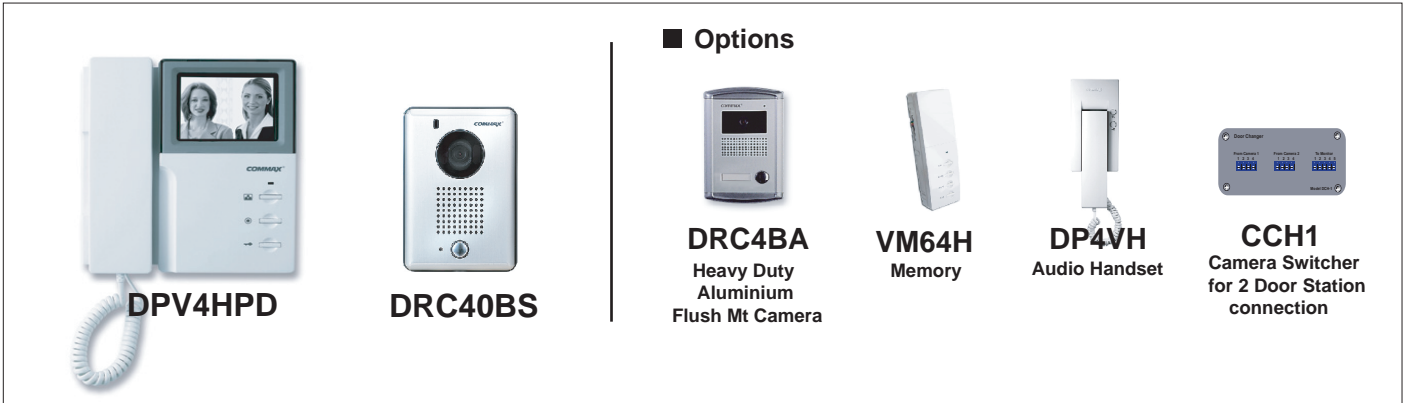

B/W Video Doorphone

DPV4HPD/DRC40BS

DPV4HPD - B/W VIDEO MONITOR
DRC40BS - B/W VIDEO DOOR STATION

Features

- B/W Video Monitor (DPV4HPD)
- Memory Unit VM64H Attachable (64 image recorded)
- Expand to 2 Monitors + 2 Audio Hansets (DP4VH)
- Talk Between Room Units
- Door Release Function.
- Input Power 18V 1A DC Regulated
- 2 Camera Attachable using CCH1(Camera Switcher)