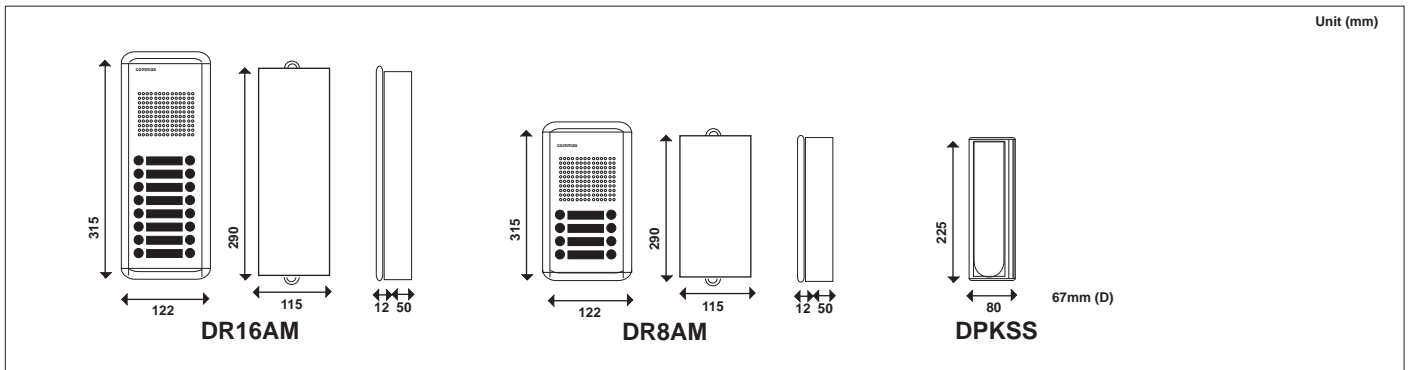

APARTMENT AUDIO INTERCOM

DR16AM/ DPKSS

DR16AM - Analogue Door Station (16 buttons)
DPKSS - Handset

Features

- Apartment Analogue Audio Intercom
- Push button up to 16 Units (2, 4, 6, 8, 10, 12, 14 button door station available)
- 3 Common Wires + 1 Individual Wire from a handset to door station
- 2 Wires from Handset to Door Latch
- 12V DC Regulated
- Door Release Function

Dimensions

System Network & Wiring