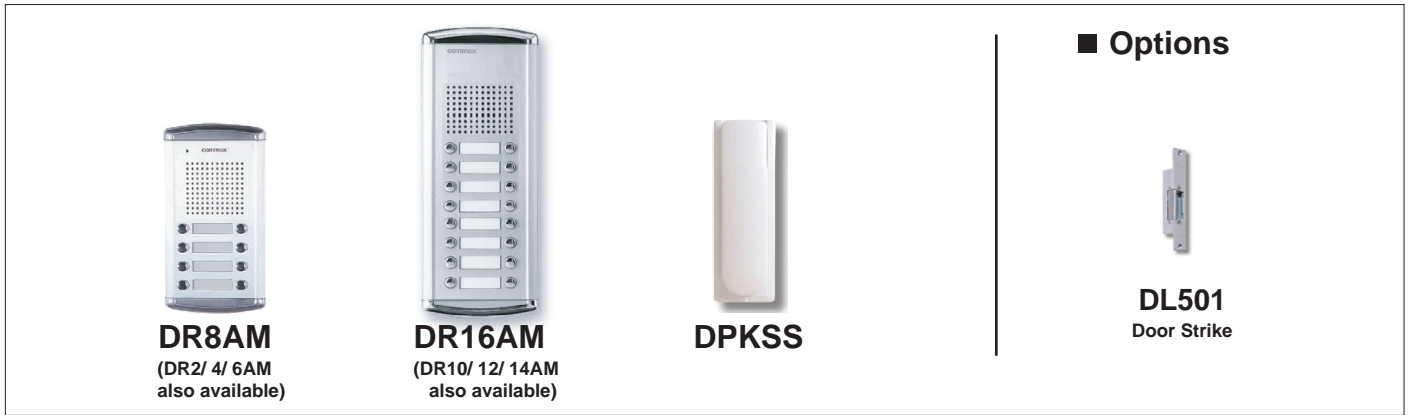

APARTMENT AUDIO INTERCOM

DR16AM/ DPKSS

DR16AM - Analogue Door Station (16 buttons)
DPKSS - Handset

Features

- Apartment Analogue Audio Intercom
- Push button up to 16 Units (2, 4, 6, 8, 10, 12, 14 button door station available)
- 3 Common Wires + 1 Individual Wire from a handset to door station
- 2 Wires from Handset to Door Latch
- 12V DC Regulated
- Door Release Function

Dimensions

System Network & Wiring