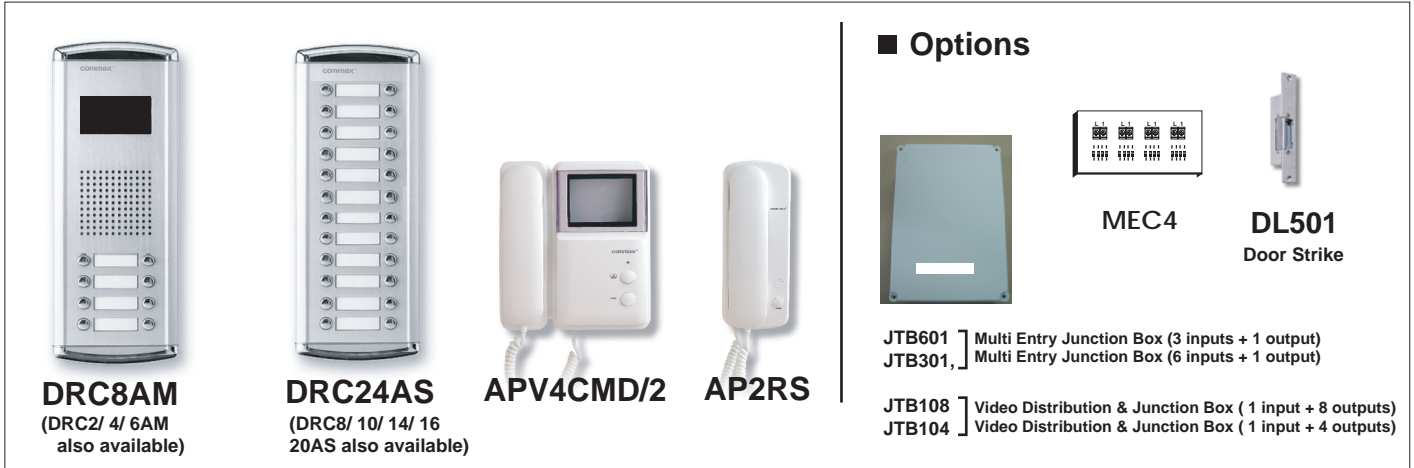

B/W VIDEO DIGITAL APARTMENT INTERCOM

DRC8AM/DRC14AS

DRC8AM- MASTER DOOR STATION
 DRC24AS- EXPANDER DOOR STATION
 APV4CMD/2- B/W VIDEO MONITOR

Features

- B/W Video Apartment Digital Intercom System
- DRC8AM (Master door station/ 2, 4, 6, buttons also available) + DRC24AS (Expander Door Station/ 8, 10, 14, 16, 20 buttons also available)
- APV4CMD/2- Video Monitor, AP2RS - Audio Handset
- Indoor unit address set by dip-switches
- Standard 2 common entry connection
- Up to 6 common entries connectable using JTB601 & 4 common entries using MEC4
- Private Door Station connectable

Dimensions

System Network & Wiring

* Cable - RG59 + CAT5 + FIG8