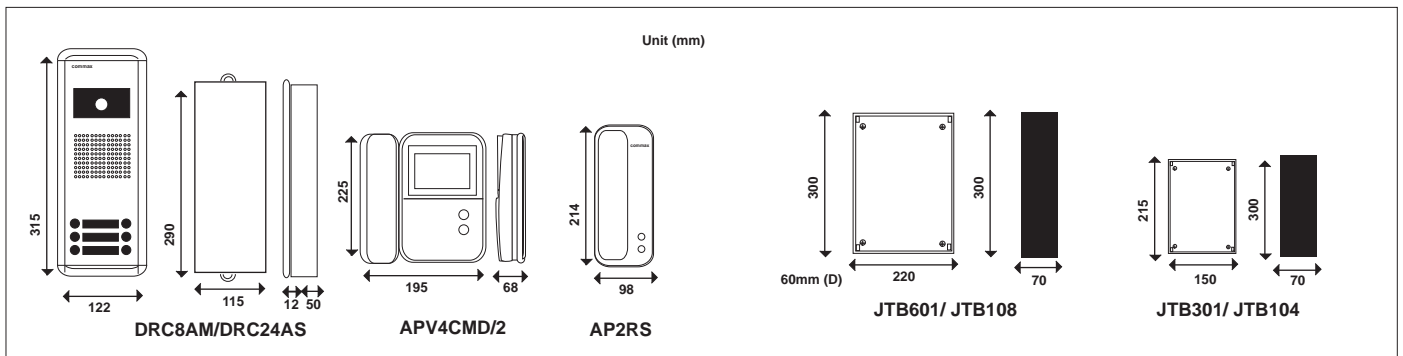

B/W VIDEO DIGITAL APARTMENT INTERCOM

DRC8AM/DRC14AS

DRC8AM- MASTER DOOR STATION
 DRC24AS- EXPANDER DOOR STATION
 APV4CMD/2- B/W VIDEO MONITOR

Features

- B/W Video Apartment Digital Intercom System
- DRC8AM (Master door station/ 2, 4, 6, buttons also available) + DRC24AS (Expander Door Station/ 8, 10, 14, 16, 20 buttons also available)
- APV4CMD/2- Video Monitor, AP2RS - Audio Handset
- Indoor unit address set by dip-switches
- Standard 2 common entry connection
- Up to 6 common entries connectable using JTB601 & 4 common entries using MEC4
- Private Door Station connectable

Dimensions

System Network & Wiring

* Cable - RG59 + CAT5 + FIG8