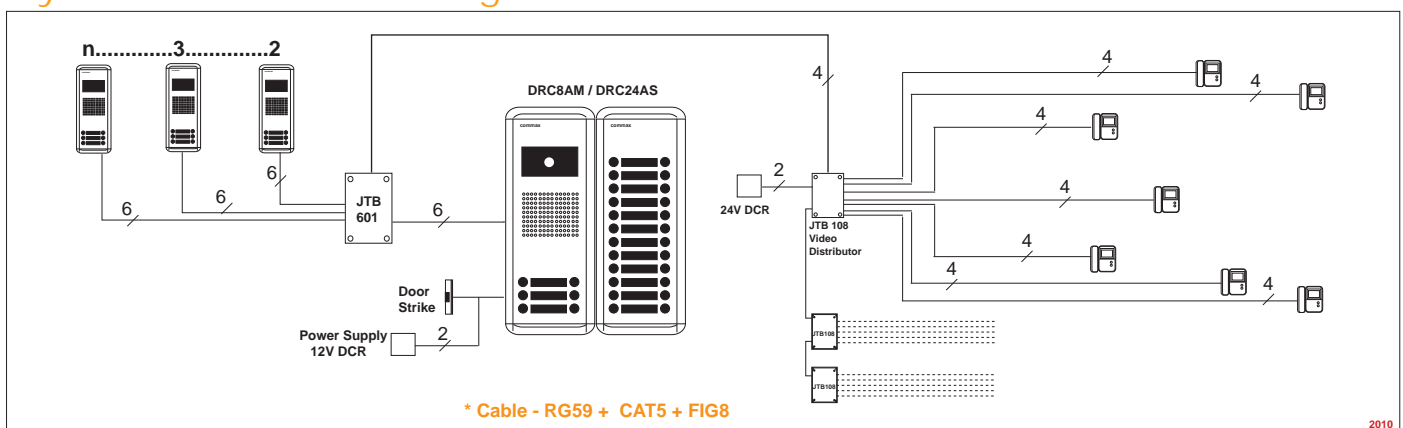

B/W VIDEO DIGITAL APARTMENT INTERCOM

DRC8AM/DRC14AS

DRC8AM- MASTER DOOR STATION
 DRC24AS- EXPANDER DOOR STATION
 APV4CMD/2- B/W VIDEO MONITOR

Features

- B/W Video Apartment Digital Intercom System
- DRC8AM (Master door station/ 2, 4, 6, buttons also available) + DRC24AS (Expander Door Station/ 8, 10, 14, 16, 20 buttons also available)
- APV4CMD/2- Video Monitor, AP2RS - Audio Handset
- Indoor unit address set by dip-switches
- Standard 2 common entry connection
- Up to 6 common entries connectable using JTB601 & 4 common entries using MEC4
- Private Door Station connectable

Dimensions

System Network & Wiring

* Cable - RG59 + CAT5 + FIG8