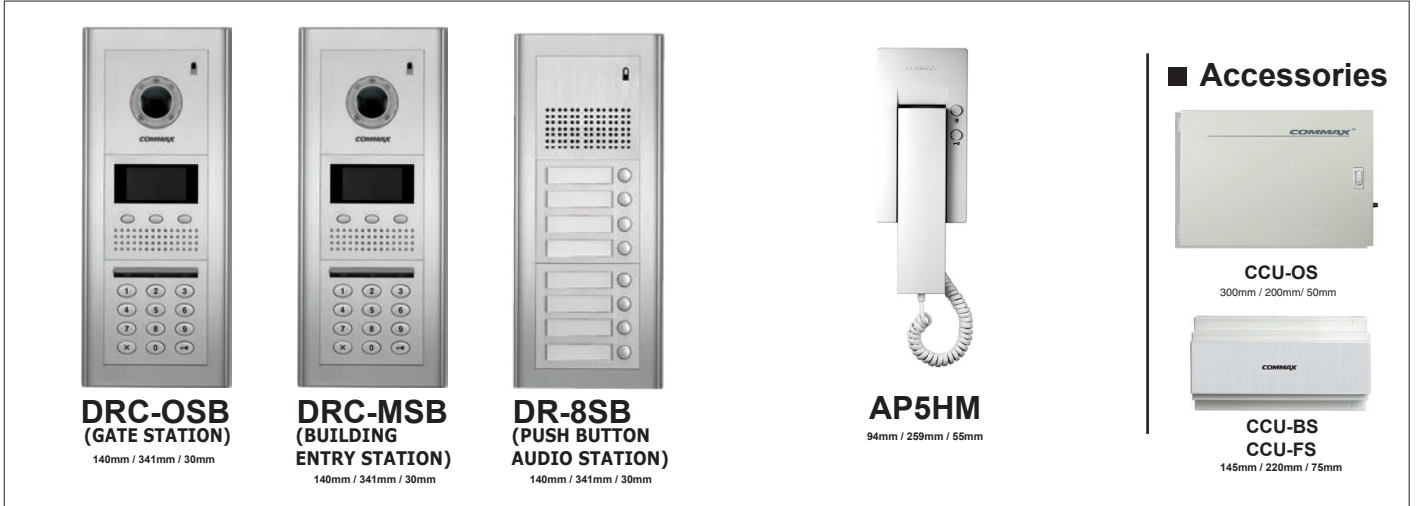

MULTI ENTRY INTERCOM SYSTEM

DRC-OSB - B/W, AUDIO GATE DOOR STATION
 DRC-MSB - B/W VIDEO, AUDIO BUILDING ENTRY STATION
 DR-nSB - 4 BUTTON/8BUTTON AUDIO DOOR STATION
 AP-5HM - AUDIO HANDSET

Features

- Multi Entry Digital Intercom System
- Max 12 Buildings of 4 Entry with 200 households via various level of distributors
4 Gate station connect to 12 buildings. In each building, 4 building entry station connect to 200 households.
- Indoor station expands to 3 rooms. 1 Master monitor + 2 slave Handsets.
- Distributors: CCU-OS: Gate Distributor
CCU-BS: Building Distributor
CCU-FS: Floor Distributor
- Door Station mountable in surface or flush
- Search function for tenants name in building entrance station
- Input Power - 24V DC Regulated Power Supply