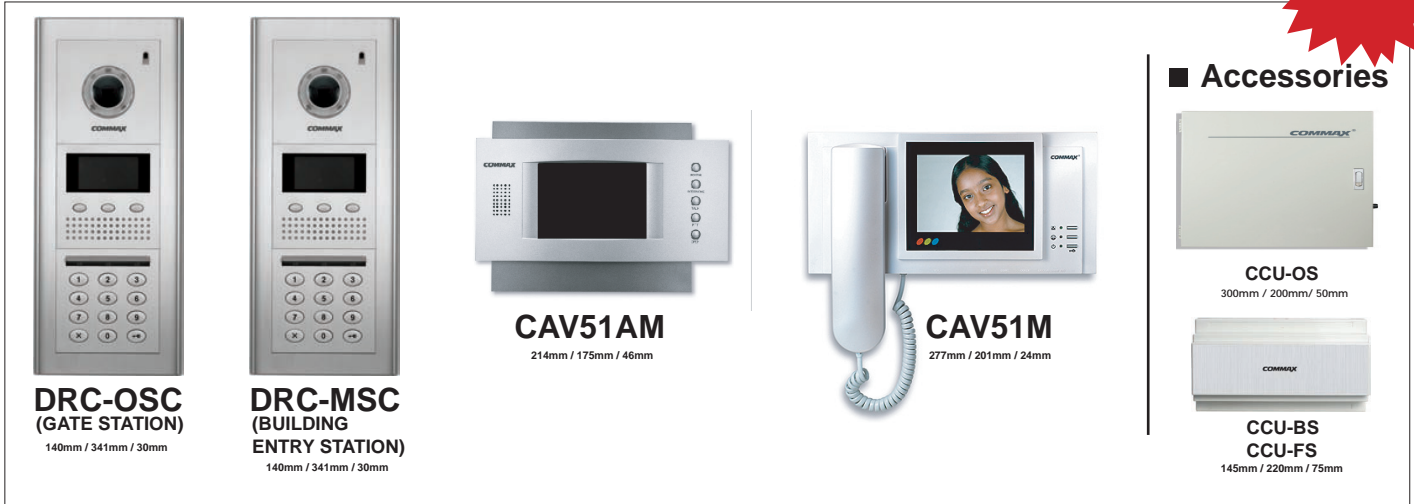

## MULTI ENTRY INTERCOM SYSTEM

DRC-OSC - COLOUR VIDEO GATE STATION  
 DRC-MSC - COLOUR VIDEO BUILDING ENTRY STATION  
 CAV51AM - COLOUR HANDFREE MONITOR  
 CAV51M - COLOUR MONITOR

### Features

- Multi Entry Digital Intercom System available in Colour, B/W and Audio options
- Max 12 Buildings of 4 Entry with 200 households via various level of distributors  
4 Gate station connect to 12 buildings. In each building, 4 building entry station connect to 200 households.
- Indoor station expands to 3 rooms. 1 Master monitor + 2 slave monitors.
- Distributors: CCU-OS: Gate Distributor  
CCU-BS: Building Distributor  
CCU-FS: Floor Distributor
- Door Station mountable in surface or flush
- Search function for tenants name in building entrance station
- Input Power - 24V DC Regulated Power Supply